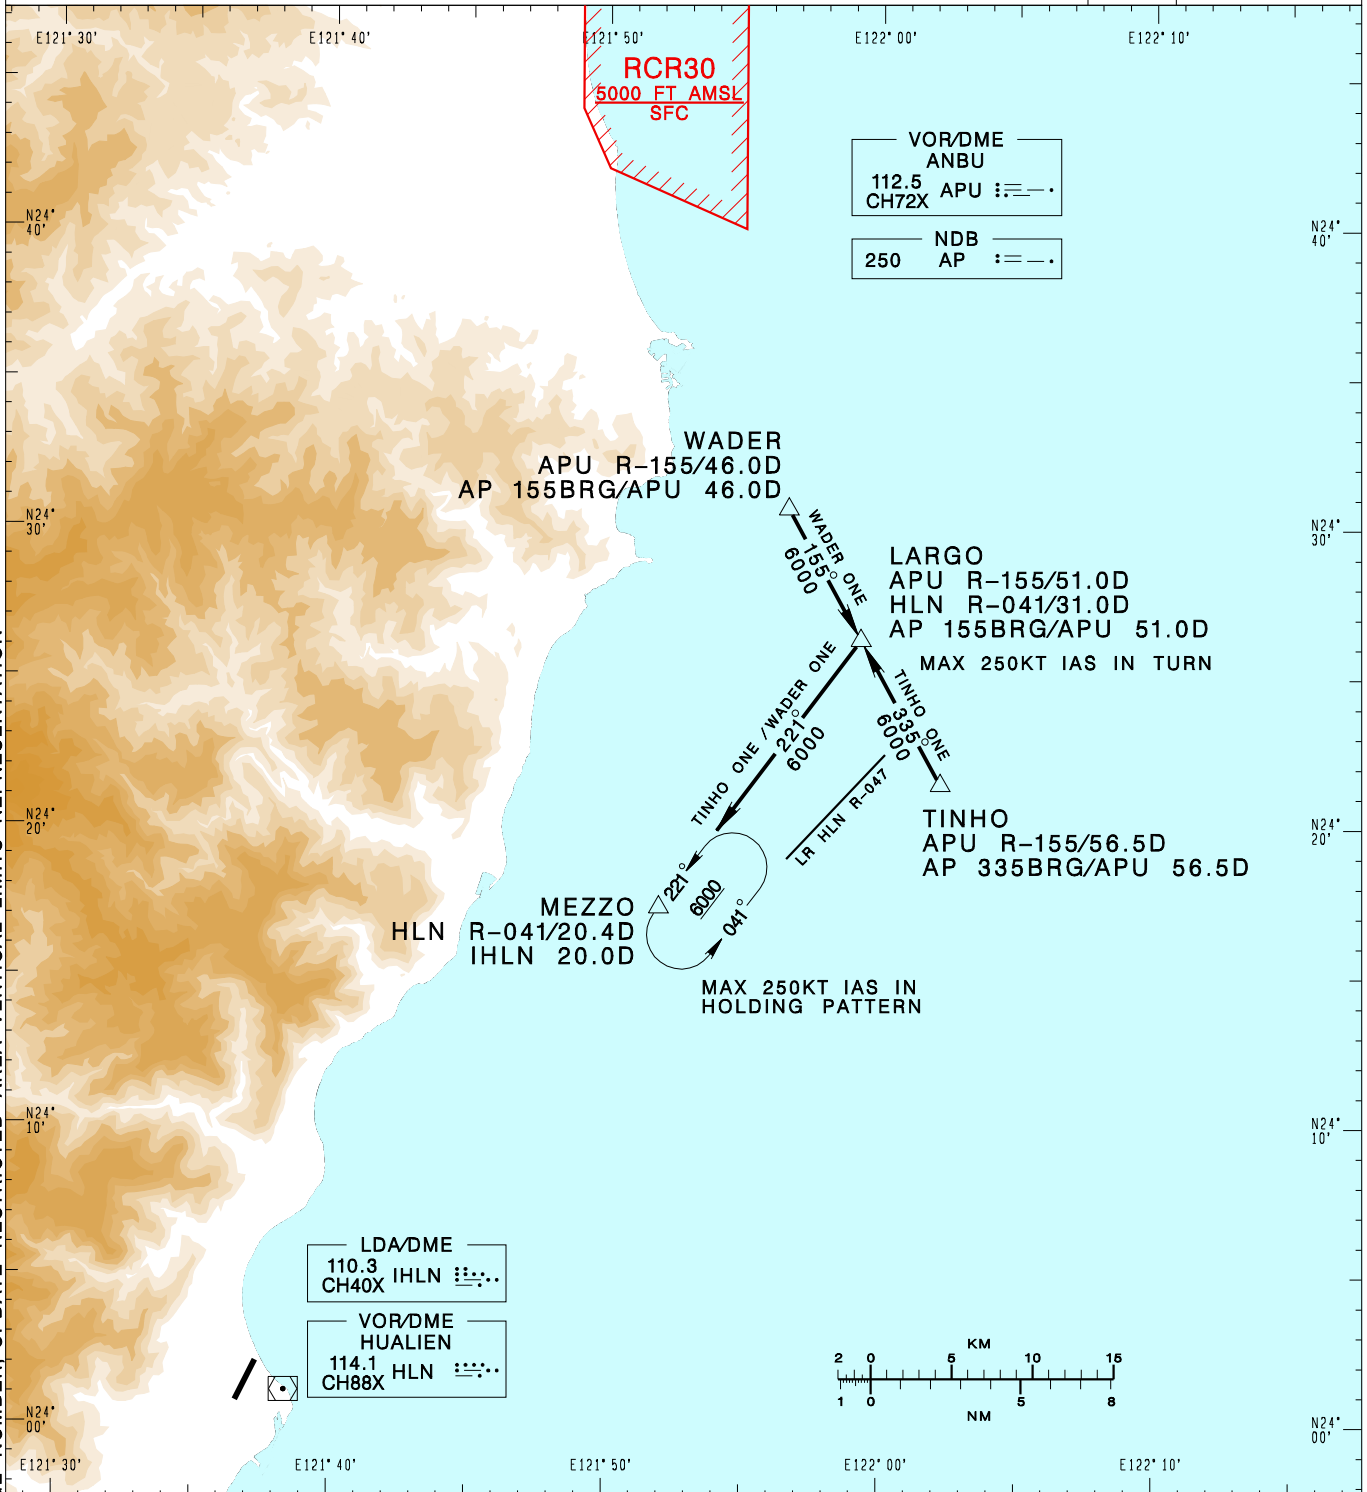

**花蓮機場**  
HUALIEN AD

RCYU STAR  
TINHO ONE  
WADER ONE

TAIPEI APP 124.0 119.1 330.2 276.8				HUALIEN TWR 118.1 126.18 236.6				VAR 4° W 
Apt Elev: 51'				Trans Level: FL130				
BEARINGS ARE MAGNETIC; DISTANCES ARE NAUTICAL MILES; ELEVATIONS, HEIGHTS IN FEET				Trans Alt: 11,000'				

CHANGES: NEW PAGE NUMBER, UPDATE RESTRICTED AREA VERTICAL LIMITS REPRESENTATION

**TINHO ONE ARRIVAL**

Depart TINHO, track APU R-155/AP 335BRG to LARGO, then turn left to track HLN R-041 to MEZZO, MAX 250KT IAS IN TURN.

**WADER ONE ARRIVAL**

Depart WADER, track APU R-155/AP 155BRG to LARGO, then turn right to track HLN R-041 to MEZZO.